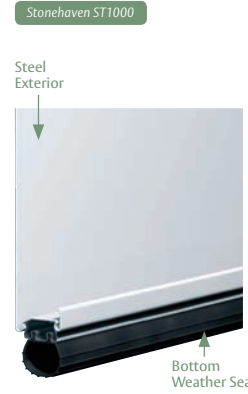

CONSTRUCTION

- Stonehaven ST3000: Triple Layer, 1-3/8" thick door, R-Value of 6.5*
- Stonehaven ST2000: Double Layer, 2" thick door, R-Value of 6.6*
- Stonehaven ST1000: Single Layer, 2" thick door

COLORS Steel doors are pre-painted; for custom colors, exterior latex paint must be used. Actual paint colors may vary from samples shown.

** Price upcharge applies.

	True White	Almond	Wicker Tan	Sandtone	Terratone	Dark Brown	Hunter Green	Gray	Golden Oak	Walnut	Mahogany	Door Tone
ST1000/ST2000 Short Panel & Long Panel	X	X	X	X	X	X			X	X	X	X
ST1000/ST2000 Flush Panel stucco embossed	X	X		X		X						X
ST3000 All Designs	X	X	X	X	X	X	X	X	X	X	X	X

Please see our **Windows & hardware for steel sectional doors** for the complete selection of choices you have to customize your door.