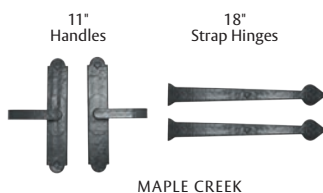

MAPLE CREEK