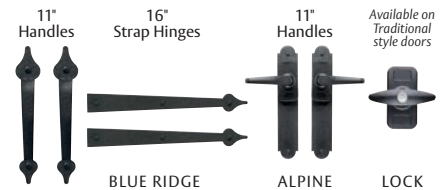

ALPINE

LOCK

STAMPED STEEL Available on Carriage House and Steel Overlay Doors

BLUE RIDGE