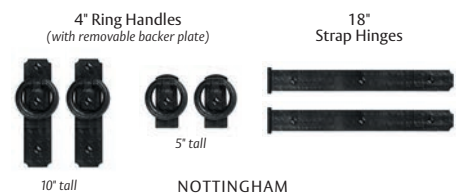

10" tall

NOTTINGHAM